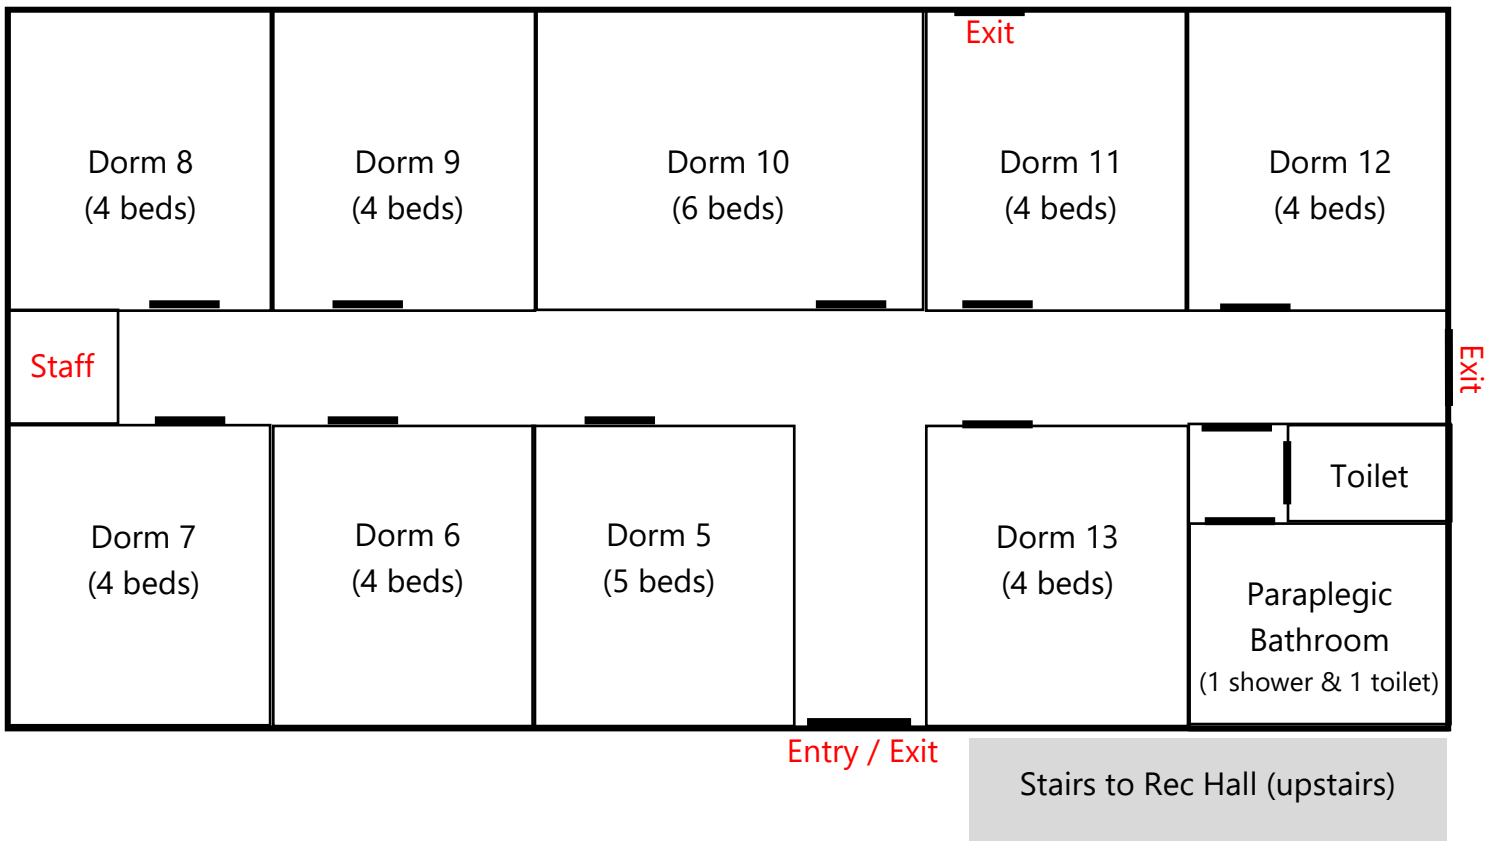

WHAMAKAMARU ACCOMMODATION LAYOUTS

Cabins 1-4 (32 beds total)

Dorms 5-13 (39 beds total)

Cabins A & B (4 beds total)

By Volleyball Court / Back of kitchen

Cabins C & D (6 beds total)

Off Dining Hall & Deck

Portacom (3 beds total)

Close to Kayak Shed – water views