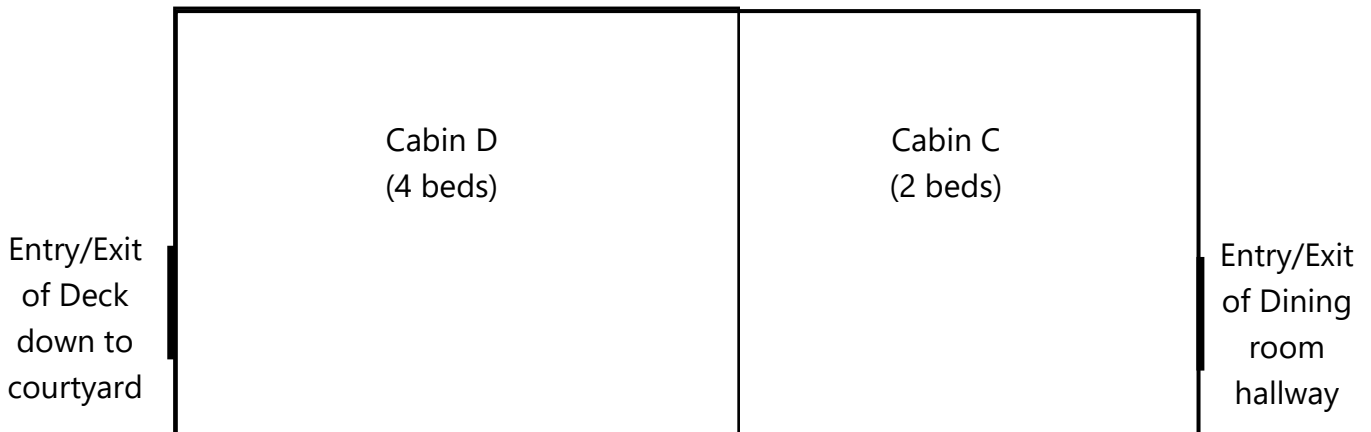

WHAMAKAMARU ACCOMMODATION LAYOUTS

Cabins 1-4 (32 beds total)

Dorms 5-13 (39 beds total)

Cabins A & B (4 beds total)

By Volleyball Court / Back of kitchen

Cabins C & D (6 beds total)

Off Dining Hall & Deck

Portacom (3 beds total)

Close to Kayak Shed – water views