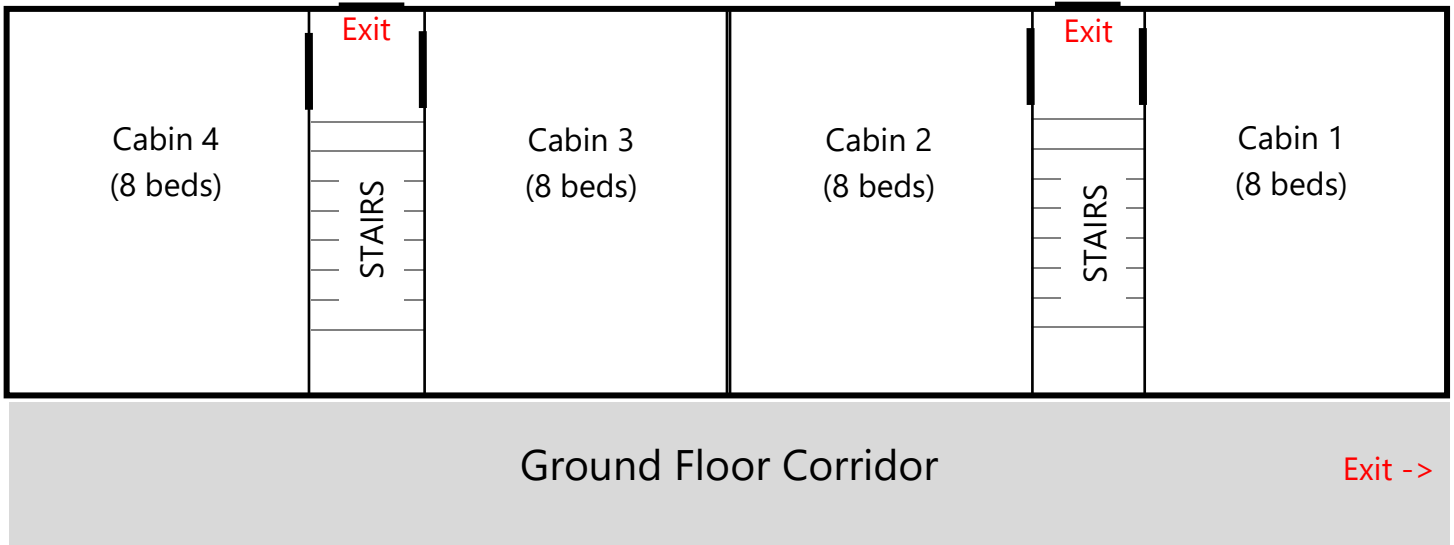

WHAMAKAMARU ACCOMMODATION LAYOUTS

Cabins 1-4 (32 beds total)

Dorms 5-13 (39 beds total)

Cabins A & B (4 beds total)

By Volleyball Court / Back of kitchen

Cabins C & D (6 beds total)

Off Dining Hall & Deck

Portacom (3 beds total)

Close to Kayak Shed – water views